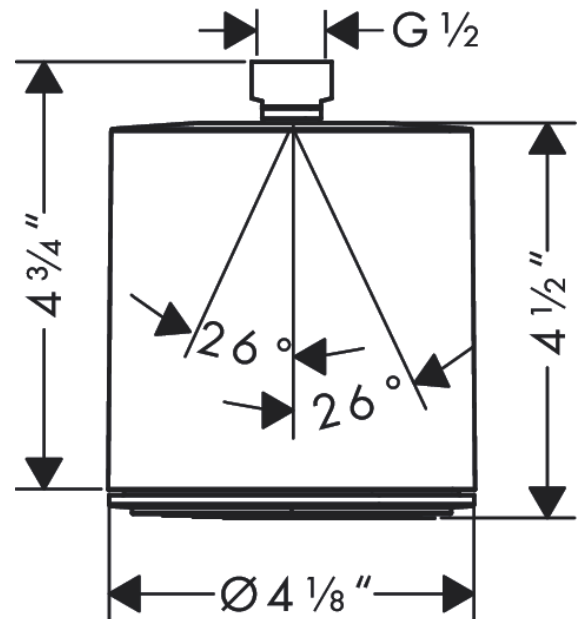

Pulsify S
Showerhead 105 1-Jet 2.5 GPM
 Finishes : **matte black** Part no. : **24131671**

Description

Features

- Shower head size: 105 mm
- Spray modes: PowderRain
- Spray face finish: Graphite
- Flow: 2.5 GPM (9.5 L/Min)

Item details

List Price \$ 144.00

Technology

Design awards

reddot winner 2021

Compliance

Product image

Scale drawing

Pulsify S
Showerhead 105 1-Jet 2.5 GPM
Finishes : **matte black** Part no. : **24131671**

Exploded drawing

Year of production: >01/22

Pulsify S
Showerhead 105 1-Jet 2.5 GPM
 Finishes : **matte black** Part no. : **24131671**