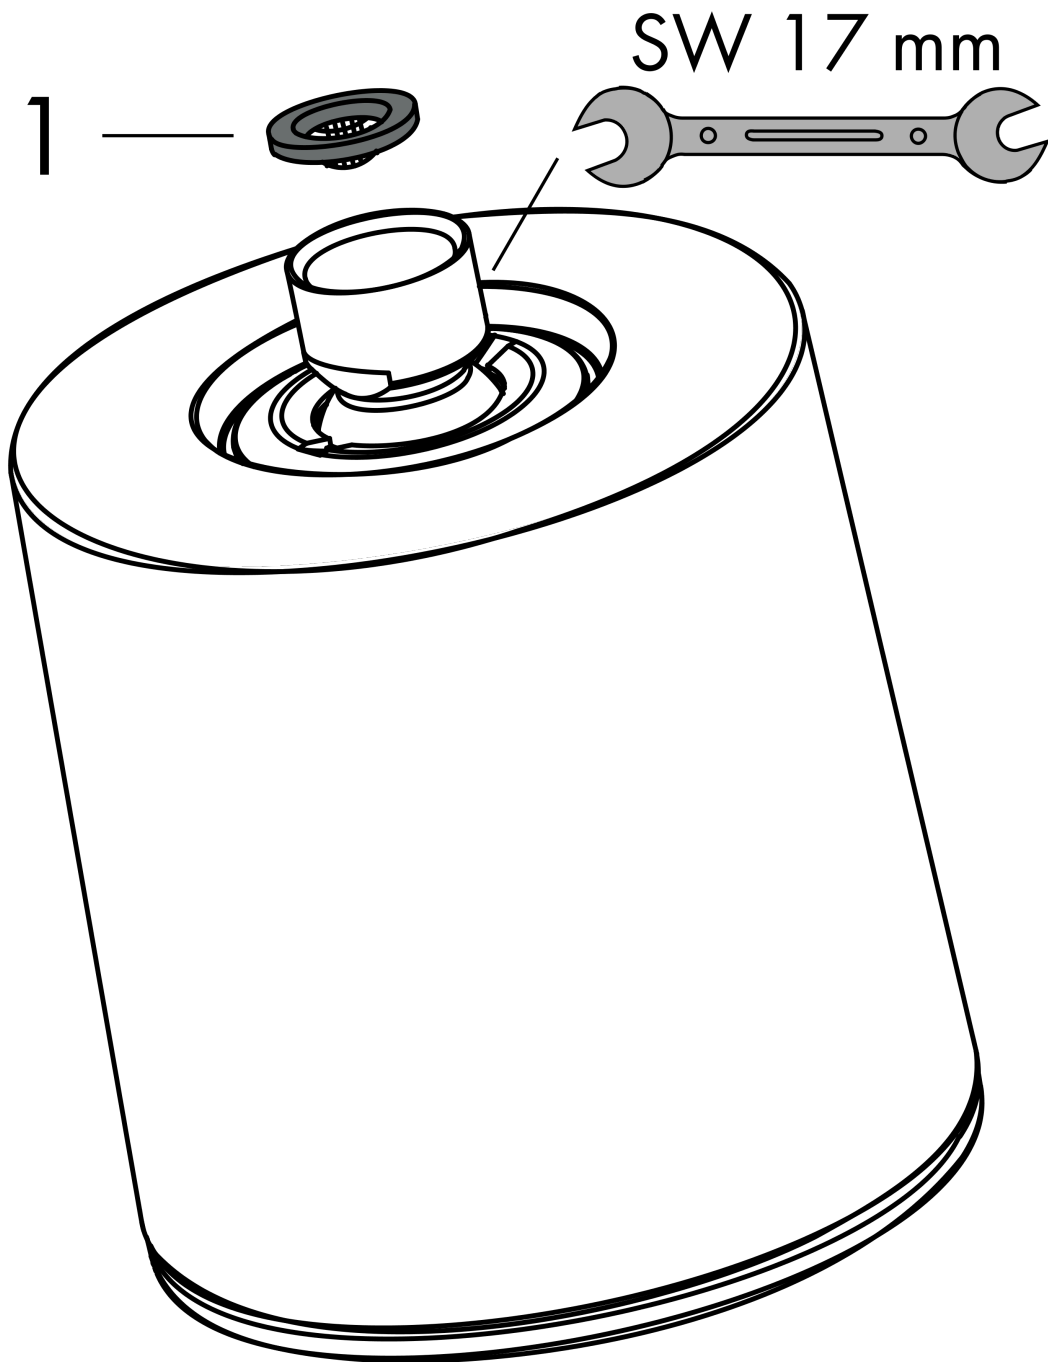

Pulsify S
Showerhead 105 1-Jet 2.5 GPM
 Finishes : **matte black** Part no. : **24131671**

Description

Features

- Shower head size: 105 mm
- Spray modes: PowderRain
- Spray face finish: Graphite
- Flow: 2.5 GPM (9.5 L/Min)

Item details

List Price \$ 144.00

Technology

Design awards

reddot winner 2021

Compliance

Product image

Scale drawing

Pulsify S
Showerhead 105 1-Jet 2.5 GPM
Finishes : **matte black** Part no. : **24131671**

Exploded drawing

Year of production: >01/22

Pulsify S
Showerhead 105 1-Jet 2.5 GPM
 Finishes : **matte black** Part no. : **24131671**